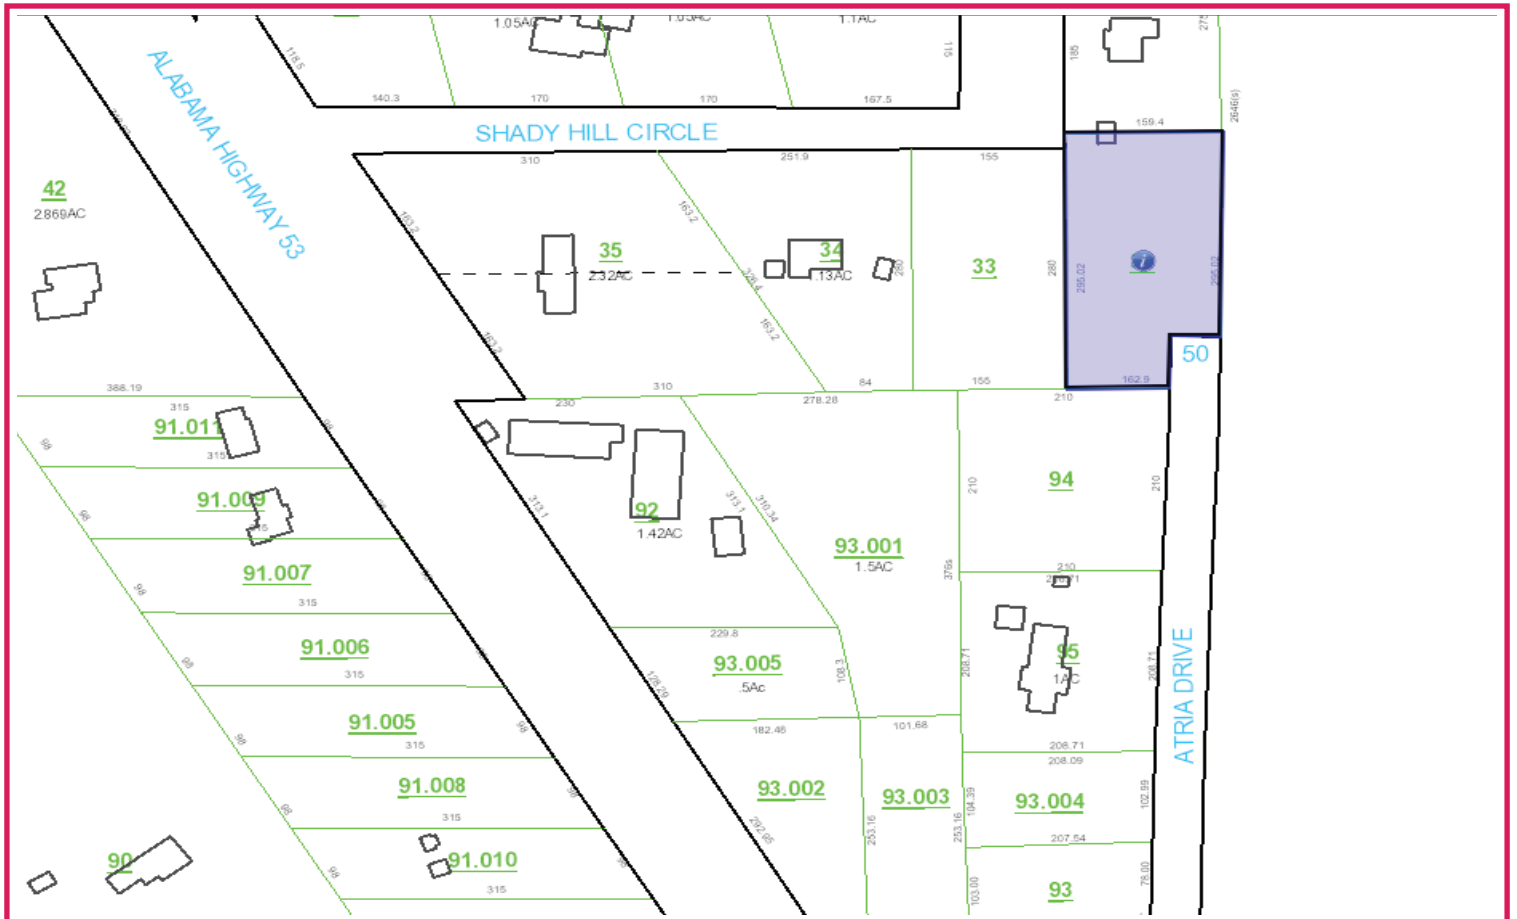

Parcel 05 09 32 0 001 032.000
Shady Hill Circle · Toney, Alabama (Madison County)
2019 Taxes = \$87.10

Property To Be Auctioned By Fowler Auction & Real Estate Service, Inc.
Thursday, January 23rd, 2020 at 7 PM
See more at www.fowlerauction.com

Tax plat for auction purposes only. Measurements may or may not be to scale.

FOWLER AUCTION
Turning Your Assets Into Cash

www.fowlerauction.com